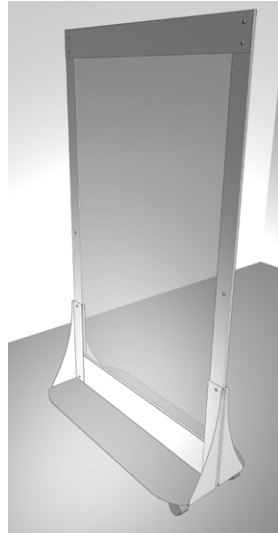

EATON

Powering Business Worldwide