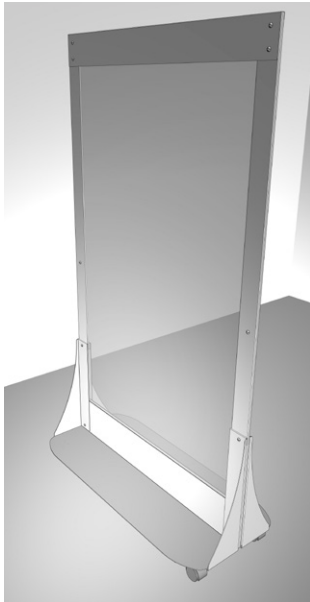

Safe space protective shields

Universal freestanding floor divider

Freestanding 61" high

Model #	Dimensions in inches	US List Price
FSFLDIVPNL2461	24W x 61H	$ 1,100.00
FSFLDIVPNL3061	30W x 61H	$ 1,150.00
FSFLDIVPNL3661	36W x 61H	$ 1,200.00
FSFLDIVPNL4261	42W x 61H	$ 1,250.00
FSFLDIVPNL4861	48W x 61H	$ 1,300.00

Includes rolling casters 61" high

Model #	Dimensions in inches	US List Price
CBFLDIVPNL2461	24W x 61H	$ 1,100.00
CBFLDIVPNL3061	30W x 61H	$ 1,150.00
CBFLDIVPNL3661	36W x 61H	$ 1,200.00
CBFLDIVPNL4261	42W x 61H	$ 1,250.00
CBFLDIVPNL4861	48W x 61H	$ 1,300.00