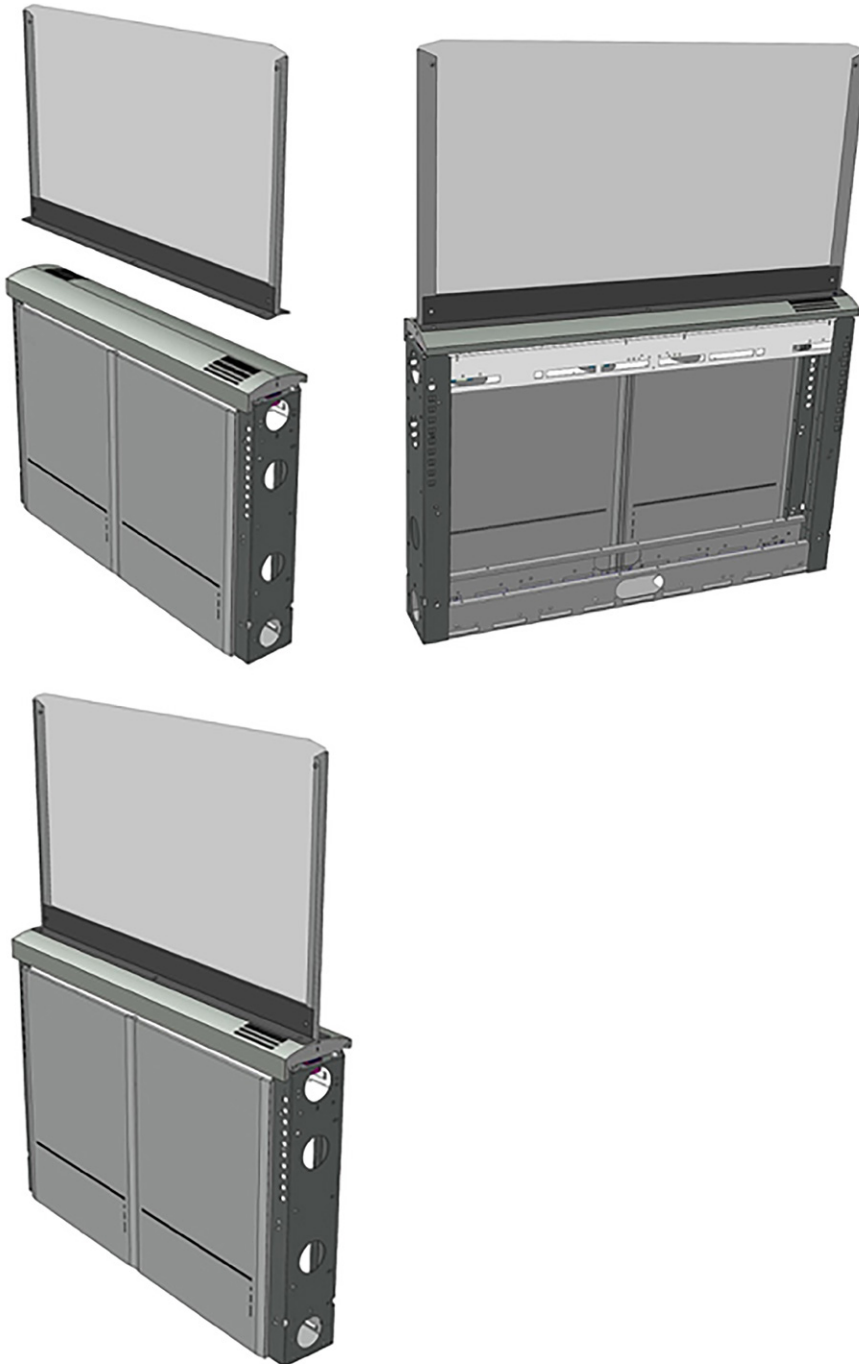

Safe space protective shields

Profile top trim divider panel

Shields on this page are designed specifically for Eaton Profile command console configurations. The shield easily clamps onto the Profile core walls.

16" high

Model #	Dim. in inches	US List Price
PTTDIVPNL2416	24W x 16H	$ 525.00
PTTDIVPNL3016	30W x 16H	$ 575.00
PTTDIVPNL3616	36W x 16H	$ 625.00
PTTDIVPNL4216	42W x 16H	$ 675.00
PTTDIVPNL4816	48W x 16H	$ 725.00
PTTDIVPNL6016	60W x 16H	$ 800.00
PTTDIVPNL7216	72W x 16H	$ 875.00

24" high

Model #	Dim. in inches	US List Price
PTTDIVPNL2424	24W x 24H	$ 565.00
PTTDIVPNL3024	30W x 24H	$ 615.00
PTTDIVPNL3624	36W x 24H	$ 665.00
PTTDIVPNL4224	42W x 24H	$ 715.00
PTTDIVPNL4824	48W x 24H	$ 765.00
PTTDIVPNL6024	60W x 24H	$ 865.00
PTTDIVPNL7224	72W x 24H	$ 965.00

36" high

Model #	Dim. in inches	US List Price
PTTDIVPNL2436	24W x 36H	$ 825.00
PTTDIVPNL3036	30W x 36H	$ 875.00
PTTDIVPNL3636	36W x 36H	$ 925.00
PTTDIVPNL4236	42W x 36H	$ 975.00
PTTDIVPNL4836	48W x 36H	$1,025.00
PTTDIVPNL6036	60W x 36H	$1,125.00
PTTDIVPNL7236	72W x 36H	$1,225.00