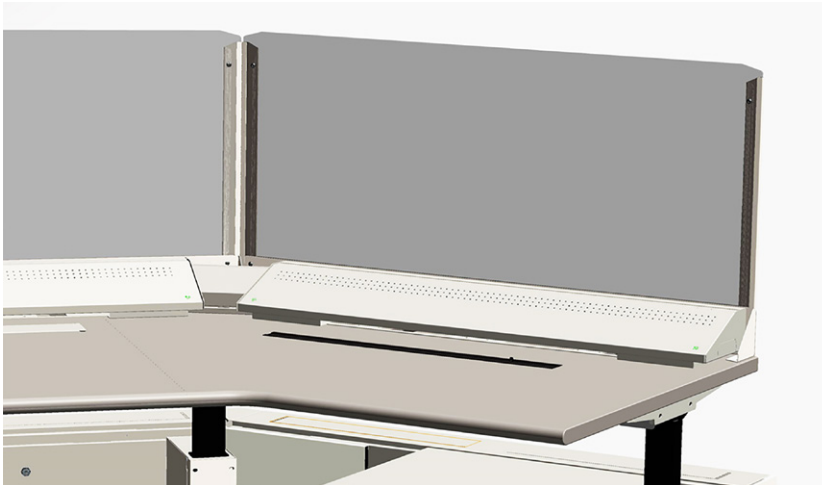

Safe space protective shields

OnGuard divider panel

Shields on this page are designed specifically for Eaton OnGuard command console configurations. The shields quickly and easily clamp on for a secure fit.

24" high

Model #	Dim. in inches	US List Price
AECDIVPNL2924	29W x 24H	$ 455.00
AECDIVPNL3724	37W x 24H	$ 475.00
AECDIVPNL3824	38W x 24H	$ 480.00
AECDIVPNL4524	45W x 24H	$ 500.00
AECDIVPNL4624	46W x 24H	$ 505.00
AECDIVPNL5024	50W x 24H	$ 520.00
AECDIVPNL5824	58W x 24H	$ 545.00
AECDIVPNL6324	63W x 24H	$ 565.00
AECDIVPNL7024	70W x 24H	$ 585.00
AECDIVPNL7224	72W x 24H	$ 595.00

36" high

Model #	Dim. in inches	US List Price
AECDIVPNL2936	29W x 36H	$ 475.00
AECDIVPNL3736	37W x 36H	$ 495.00
AECDIVPNL3836	38W x 36H	$ 500.00
AECDIVPNL4536	45W x 36H	$ 520.00
AECDIVPNL4636	46W x 36H	$ 525.00
AECDIVPNL5036	50W x 36H	$ 540.00
AECDIVPNL5836	58W x 36H	$ 565.00
AECDIVPNL6336	63W x 36H	$ 585.00
AECDIVPNL7036	70W x 36H	$ 605.00
AECDIVPNL7236	72W x 36H	$ 615.00

48" high

Model #	Dim. in inches	US List Price
AECDIVPNL2948	29W x 48H	$ 495.00
AECDIVPNL3748	37W x 48H	$ 515.00
AECDIVPNL3848	38W x 48H	$ 520.00
AECDIVPNL4548	45W x 48H	$ 540.00
AECDIVPNL4648	46W x 48H	$ 545.00
AECDIVPNL5048	50W x 48H	$ 560.00
AECDIVPNL5848	58W x 48H	$ 585.00
AECDIVPNL6348	63W x 48H	$ 605.00
AECDIVPNL7048	70W x 48H	$ 625.00
AECDIVPNL7248	72W x 48H	$ 635.00

[Eaton.com/protective-shield](https://www.eaton.com/protective-shield)

Eaton
1000 Eaton Boulevard
Cleveland, OH 44122
United States
Eaton.com

© 2020 Eaton
All Rights Reserved
Printed in USA
Publication No. BR211007EN
June 2020

Eaton is a registered trademark.

All other trademarks are property of their respective owners.

Follow us on social media to get the latest product and support information.