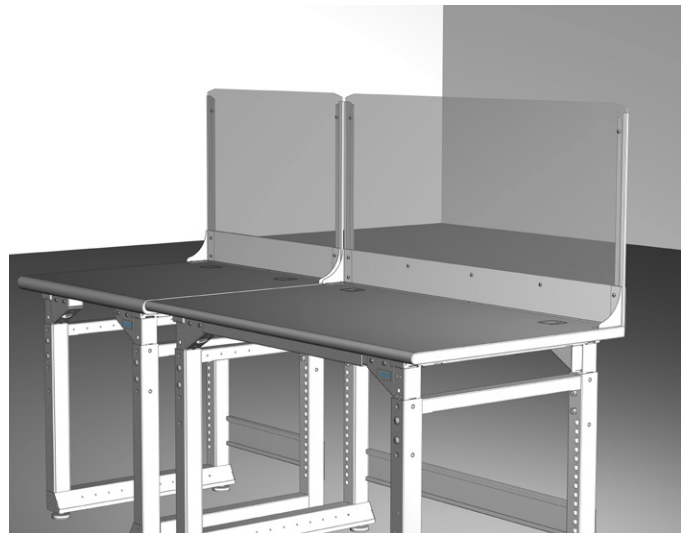

EATON

Powering Business Worldwide