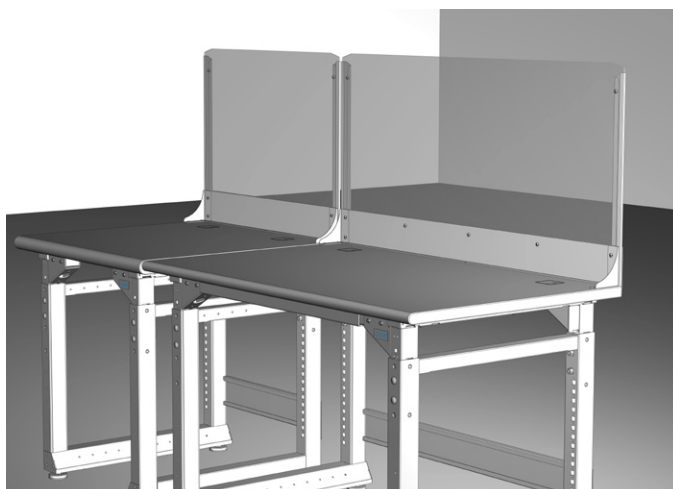

Safe space protective shields

Universal edge clamp desk divider

20" high

Model #	Dimensions in inches	US List Price
ECDSKPNL1820	18W x 20H	$ 395.00
ECDSKPNL2420	24W x 20H	$ 415.00
ECDSKPNL3020	30W x 20H	$ 435.00
ECDSKPNL3620	36W x 20H	$ 455.00
ECDSKPNL4220	42W x 20H	$ 475.00
ECDSKPNL4820	48W x 20H	$ 495.00
ECDSKPNL5420	54W x 20H	$ 515.00
ECDSKPNL6020	60W x 20H	$ 535.00
ECDSKPNL6620	66W x 20H	$ 555.00
ECDSKPNL7220	72W x 20H	$ 575.00

24" high

Model #	Dimensions in inches	US List Price
ECDSKPNL1824	18W x 24H	$ 405.00
ECDSKPNL2424	24W x 24H	$ 425.00
ECDSKPNL3024	30W x 24H	$ 445.00
ECDSKPNL3624	36W x 24H	$ 465.00
ECDSKPNL4224	42W x 24H	$ 485.00
ECDSKPNL4824	48W x 24H	$ 505.00
ECDSKPNL5424	54W x 24H	$ 525.00
ECDSKPNL6024	60W x 24H	$ 545.00
ECDSKPNL6624	66W x 24H	$ 565.00
ECDSKPNL7224	72W x 24H	$ 585.00

36" high

Model #	Dimensions in inches	US List Price
ECDSKPNL1836	18W x 36H	$ 465.00
ECDSKPNL2436	24W x 36H	$ 485.00
ECDSKPNL3036	30W x 36H	$ 505.00
ECDSKPNL3636	36W x 36H	$ 525.00
ECDSKPNL4236	42W x 36H	$ 545.00
ECDSKPNL4836	48W x 36H	$ 565.00
ECDSKPNL5436	54W x 36H	$ 585.00
ECDSKPNL6036	60W x 36H	$ 605.00
ECDSKPNL6636	66W x 36H	$ 625.00
ECDSKPNL7236	72W x 36H	$ 645.00

48" high

Model #	Dimensions in inches	US List Price
ECDSKPNL1848	18W x 48H	$ 485.00
ECDSKPNL2448	24W x 48H	$ 505.00
ECDSKPNL3048	30W x 48H	$ 525.00
ECDSKPNL3648	36W x 48H	$ 545.00
ECDSKPNL4248	42W x 48H	$ 565.00
ECDSKPNL4848	48W x 48H	$ 585.00
ECDSKPNL5448	54W x 48H	$ 605.00
ECDSKPNL6048	60W x 48H	$ 625.00
ECDSKPNL6648	66W x 48H	$ 645.00
ECDSKPNL7248	72W x 48H	$ 665.00