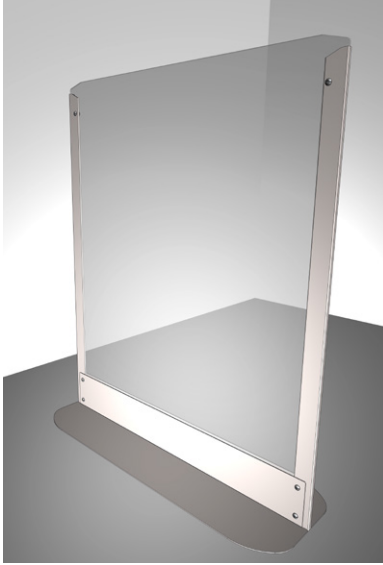

- Desk dividers
 - Freestanding and edge clamp desk divider options
 - Available in a wide variety of size configurations up to 36" high and 72" wide (in 6" increments)
- Floor dividers
 - Freestanding and caster-based divider options
 - Available in a wide variety of size configurations up to 81" high and 48" wide (in 6" increments)

Shields for Eaton command consoles

Designed specifically for Eaton's Profile™ and OnGuard™ command consoles, the protective shields are available in a variety of sizes.

- Profile command console top trim divider panels
 - Available in a wide variety of size configurations up to 36" high and 72" wide (in 6" increments)
 - Shield easily clamps onto the core wall with provided clamps
- OnGuard command console divider panels
 - Available in a wide variety of size configurations up to 48" high and 72" wide (in 6" increments)
 - Clamps on quickly using provided clamps

Profile divider panel

Profile clamp divider (close-up)

Universal freestanding floor divider

Universal freestanding desktop dividers

Safe space protective shields

Universal freestanding desk divider

20" high

Model #	Dimensions in inches	US List Price
FSDSKPNL1820	18W x 20H	\$ 395.00
FSDSKPNL2420	24W x 20H	\$ 415.00
FSDSKPNL3020	30W x 20H	\$ 435.00
FSDSKPNL3620	36W x 20H	\$ 455.00
FSDSKPNL4220	42W x 20H	\$ 475.00
FSDSKPNL4820	48W x 20H	\$ 495.00
FSDSKPNL5420	54W x 20H	\$ 515.00
FSDSKPNL6020	60W x 20H	\$ 535.00
FSDSKPNL6620	66W x 20H	\$ 555.00
FSDSKPNL7220	72W x 20H	\$ 575.00