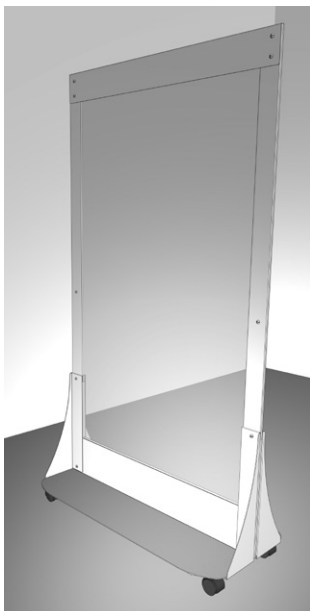

Safe space protective shields

Universal freestanding floor divider

Freestanding 61" high

Model #	Dimensions in inches	US List Price
FSFLDIVPNL2461	24W x 61H	\$ 1,100.00
FSFLDIVPNL3061	30W x 61H	\$ 1,150.00
FSFLDIVPNL3661	36W x 61H	\$ 1,200.00
FSFLDIVPNL4261	42W x 61H	\$ 1,250.00
FSFLDIVPNL4861	48W x 61H	\$ 1,300.00

Includes rolling casters 61" high

Model #	Dimensions in inches	US List Price
CBFLDIVPNL2461	24W x 61H	\$ 1,100.00
CBFLDIVPNL3061	30W x 61H	\$ 1,150.00
CBFLDIVPNL3661	36W x 61H	\$ 1,200.00
CBFLDIVPNL4261	42W x 61H	\$ 1,250.00
CBFLDIVPNL4861	48W x 61H	\$ 1,300.00