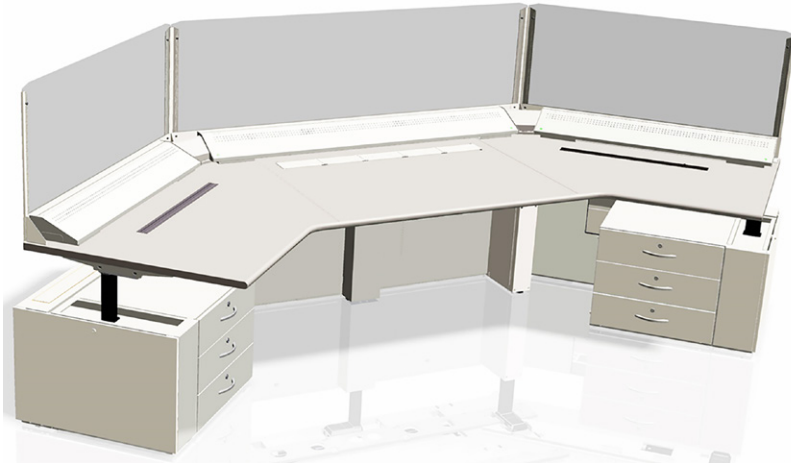

Safe space protective shields

OnGuard divider panel

Shields on this page are designed specifically for Eaton OnGuard command console configurations. The shields quickly and easily clamp on for a secure fit.

24" high

Model #	Dim. in inches	US List Price
AECDIVPNL2924	29W x 24H	$ 455.00
AECDIVPNL3724	37W x 24H	$ 475.00
AECDIVPNL3824	38W x 24H	$ 480.00
AECDIVPNL4524	45W x 24H	$ 500.00
AECDIVPNL4624	46W x 24H	$ 505.00
AECDIVPNL5024	50W x 24H	$ 520.00
AECDIVPNL5824	58W x 24H	$ 545.00
AECDIVPNL6324	63W x 24H	$ 565.00
AECDIVPNL7024	70W x 24H	$ 585.00
AECDIVPNL7224	72W x 24H	$ 595.00

36" high

Model #	Dim. in inches	US List Price
AECDIVPNL2936	29W x 36H	$ 475.00
AECDIVPNL3736	37W x 36H	$ 495.00
AECDIVPNL3836	38W x 36H	$ 500.00
AECDIVPNL4536	45W x 36H	$ 520.00
AECDIVPNL4636	46W x 36H	$ 525.00
AECDIVPNL5036	50W x 36H	$ 540.00
AECDIVPNL5836	58W x 36H	$ 565.00
AECDIVPNL6336	63W x 36H	$ 585.00
AECDIVPNL7036	70W x 36H	$ 605.00
AECDIVPNL7236	72W x 36H	$ 615.00

48" high

Model #	Dim. in inches	US List Price
AECDIVPNL2948	29W x 48H	$ 495.00
AECDIVPNL3748	37W x 48H	$ 515.00
AECDIVPNL3848	38W x 48H	$ 520.00
AECDIVPNL4548	45W x 48H	$ 540.00
AECDIVPNL4648	46W x 48H	$ 545.00
AECDIVPNL5048	50W x 48H	$ 560.00
AECDIVPNL5848	58W x 48H	$ 585.00
AECDIVPNL6348	63W x 48H	$ 605.00
AECDIVPNL7048	70W x 48H	$ 625.00
AECDIVPNL7248	72W x 48H	$ 635.00

[Eaton.com/protective-shield](https://www.eaton.com/protective-shield)

Eaton
1000 Eaton Boulevard
Cleveland, OH 44122
United States
Eaton.com

© 2020 Eaton
All Rights Reserved
Printed in USA
Publication No. BR211007EN
June 2020

Eaton is a registered trademark.

All other trademarks are property of their respective owners.

Follow us on social media to get the latest product and support information.